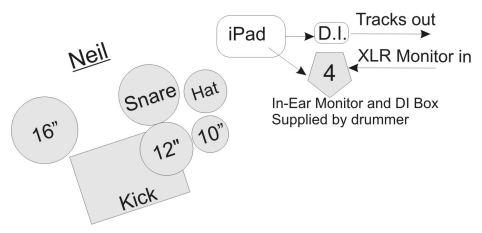

TAKE A CHANCE

ACT 2

SUPER TROOPER

GIMME GIMME GIMME

THE WINNER TAKES IT ALL

DOES YOUR MOTHER KNOW

I DO-I DO-I DO-I DO

LAY ALL YOUR LOVE ON ME

NAME OF THE GAME

THANK YOU FOR THE MUSIC

MAMA MIA

DANCING QUEEN - reprise

AbbaMagic
STAGE PLOT

LEGEND

- Direct Box D.I.
- Microphone
- Floor Monitor Mix #